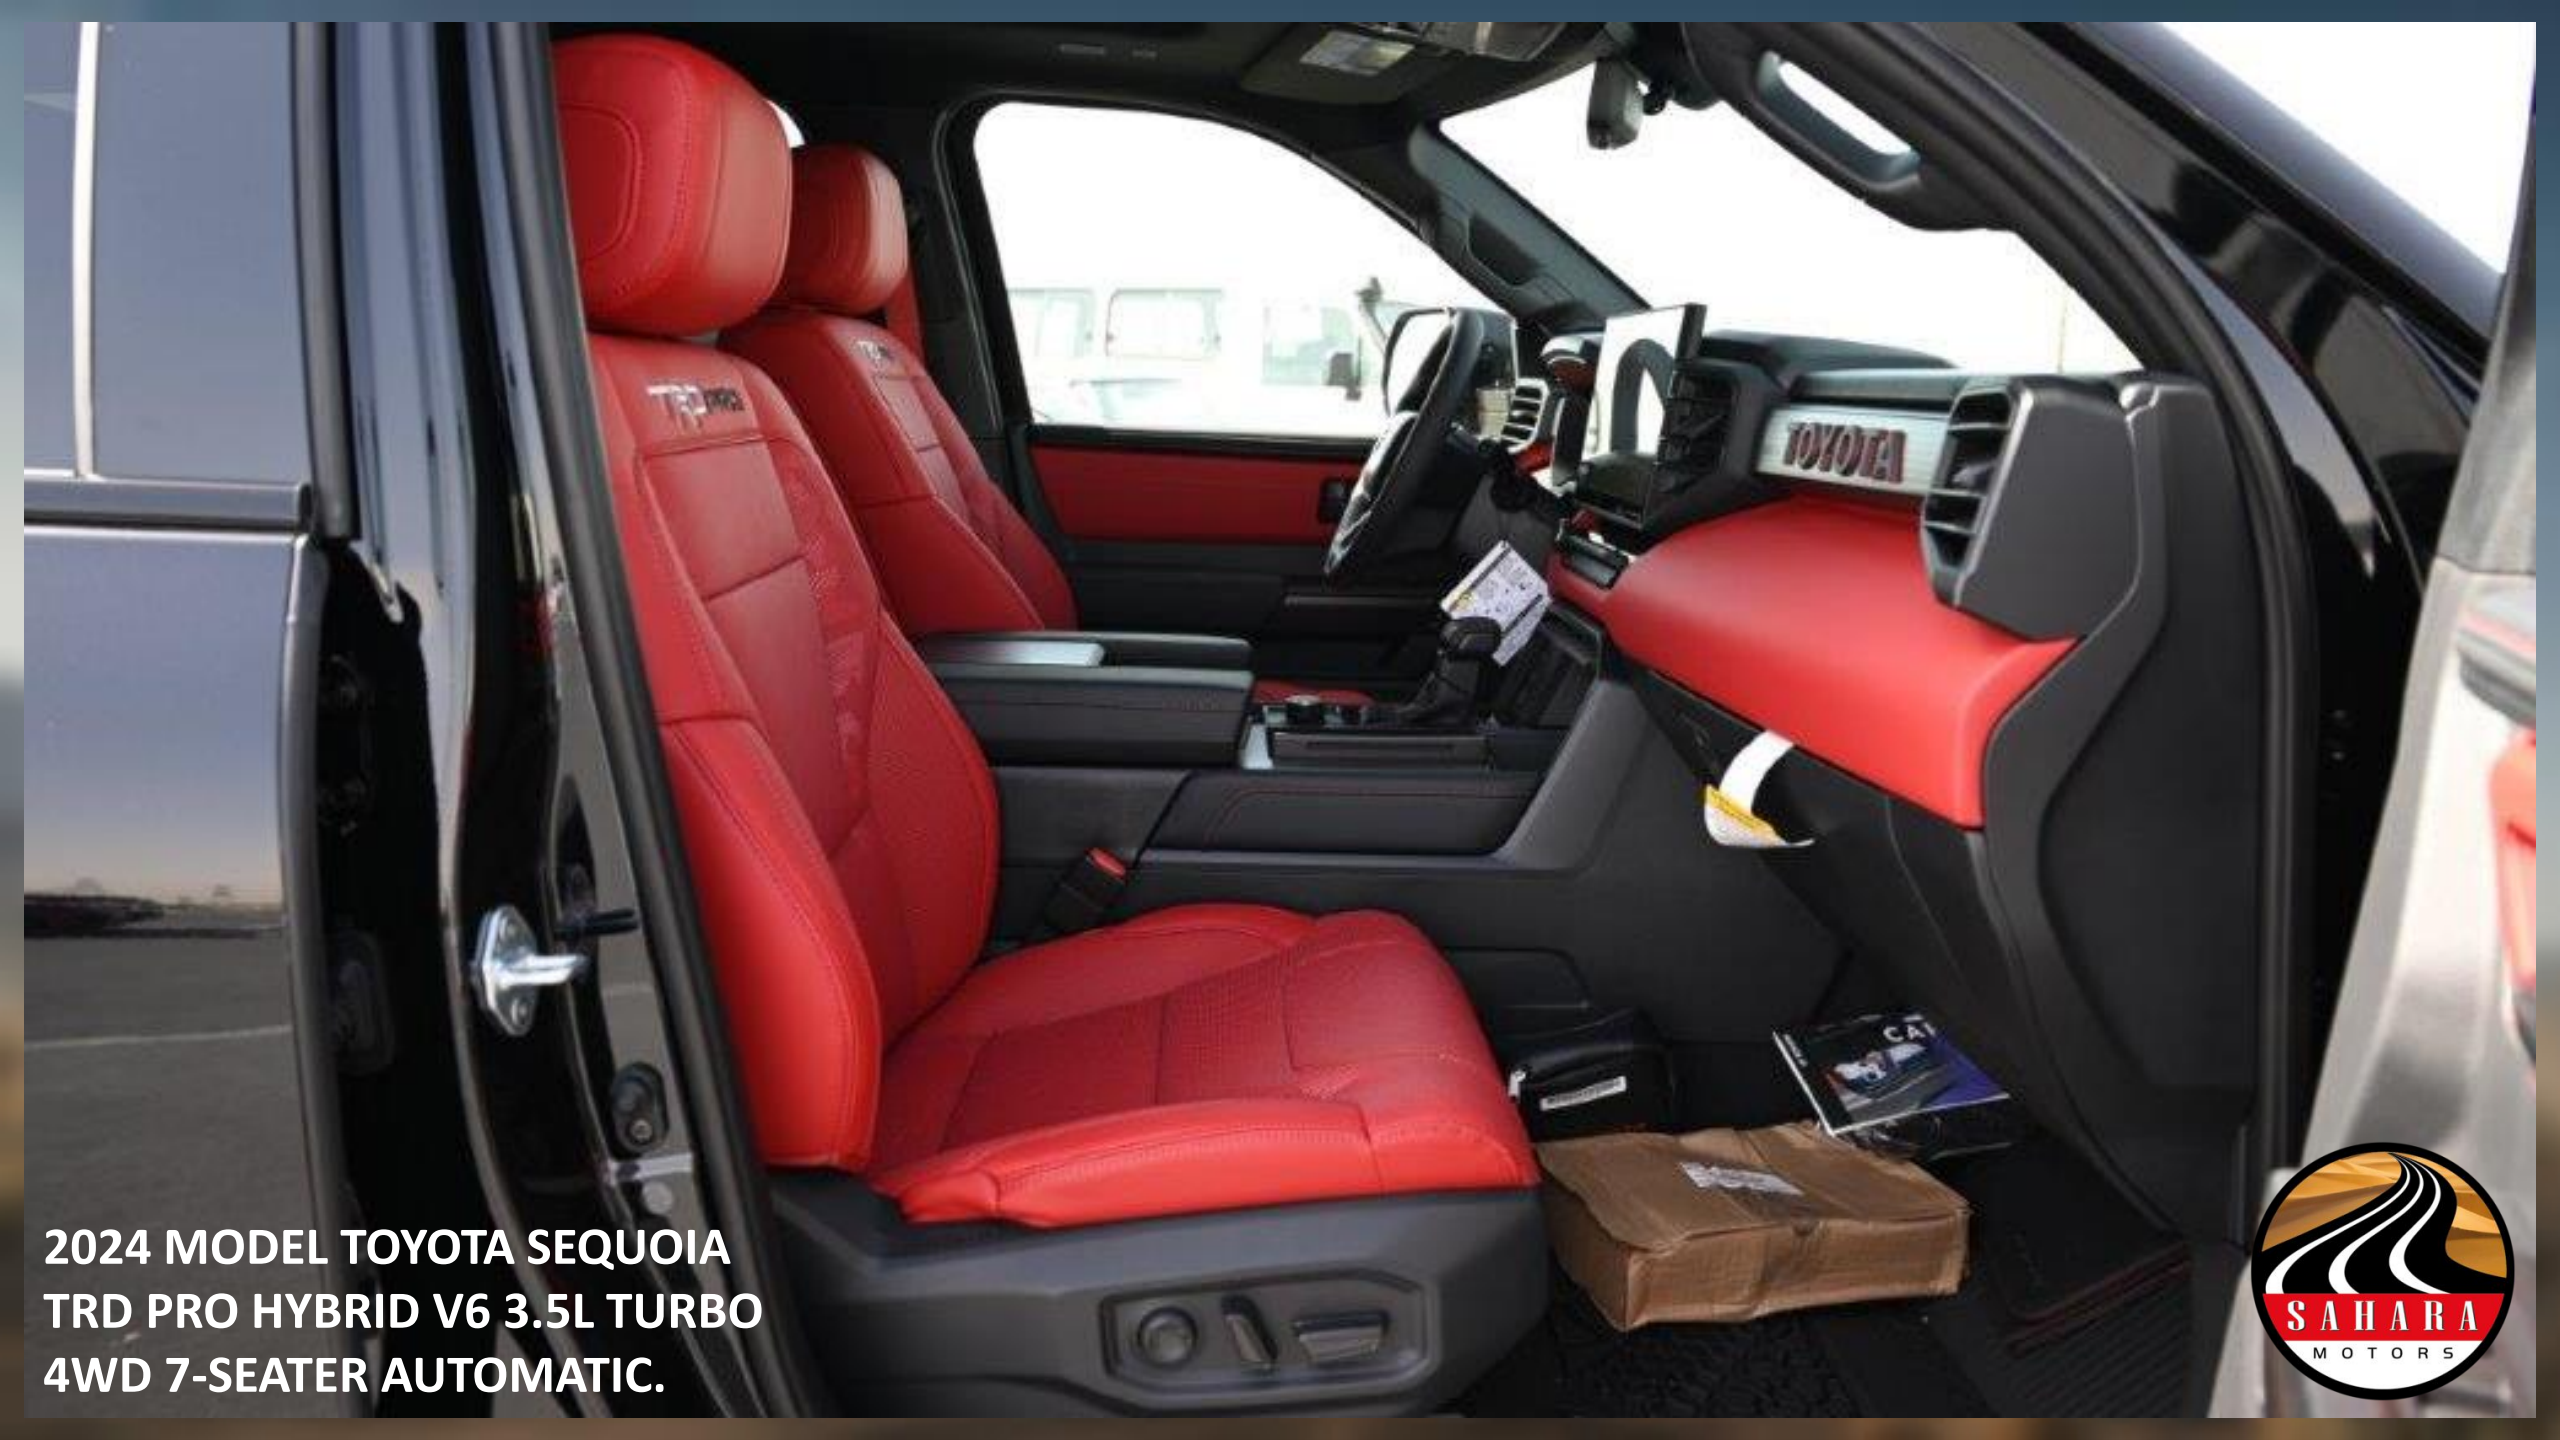

**2024 MODEL TOYOTA SEQUOIA
TRD PRO HYBRID V6 3.5L TURBO
4WD 7-SEATER AUTOMATIC.**