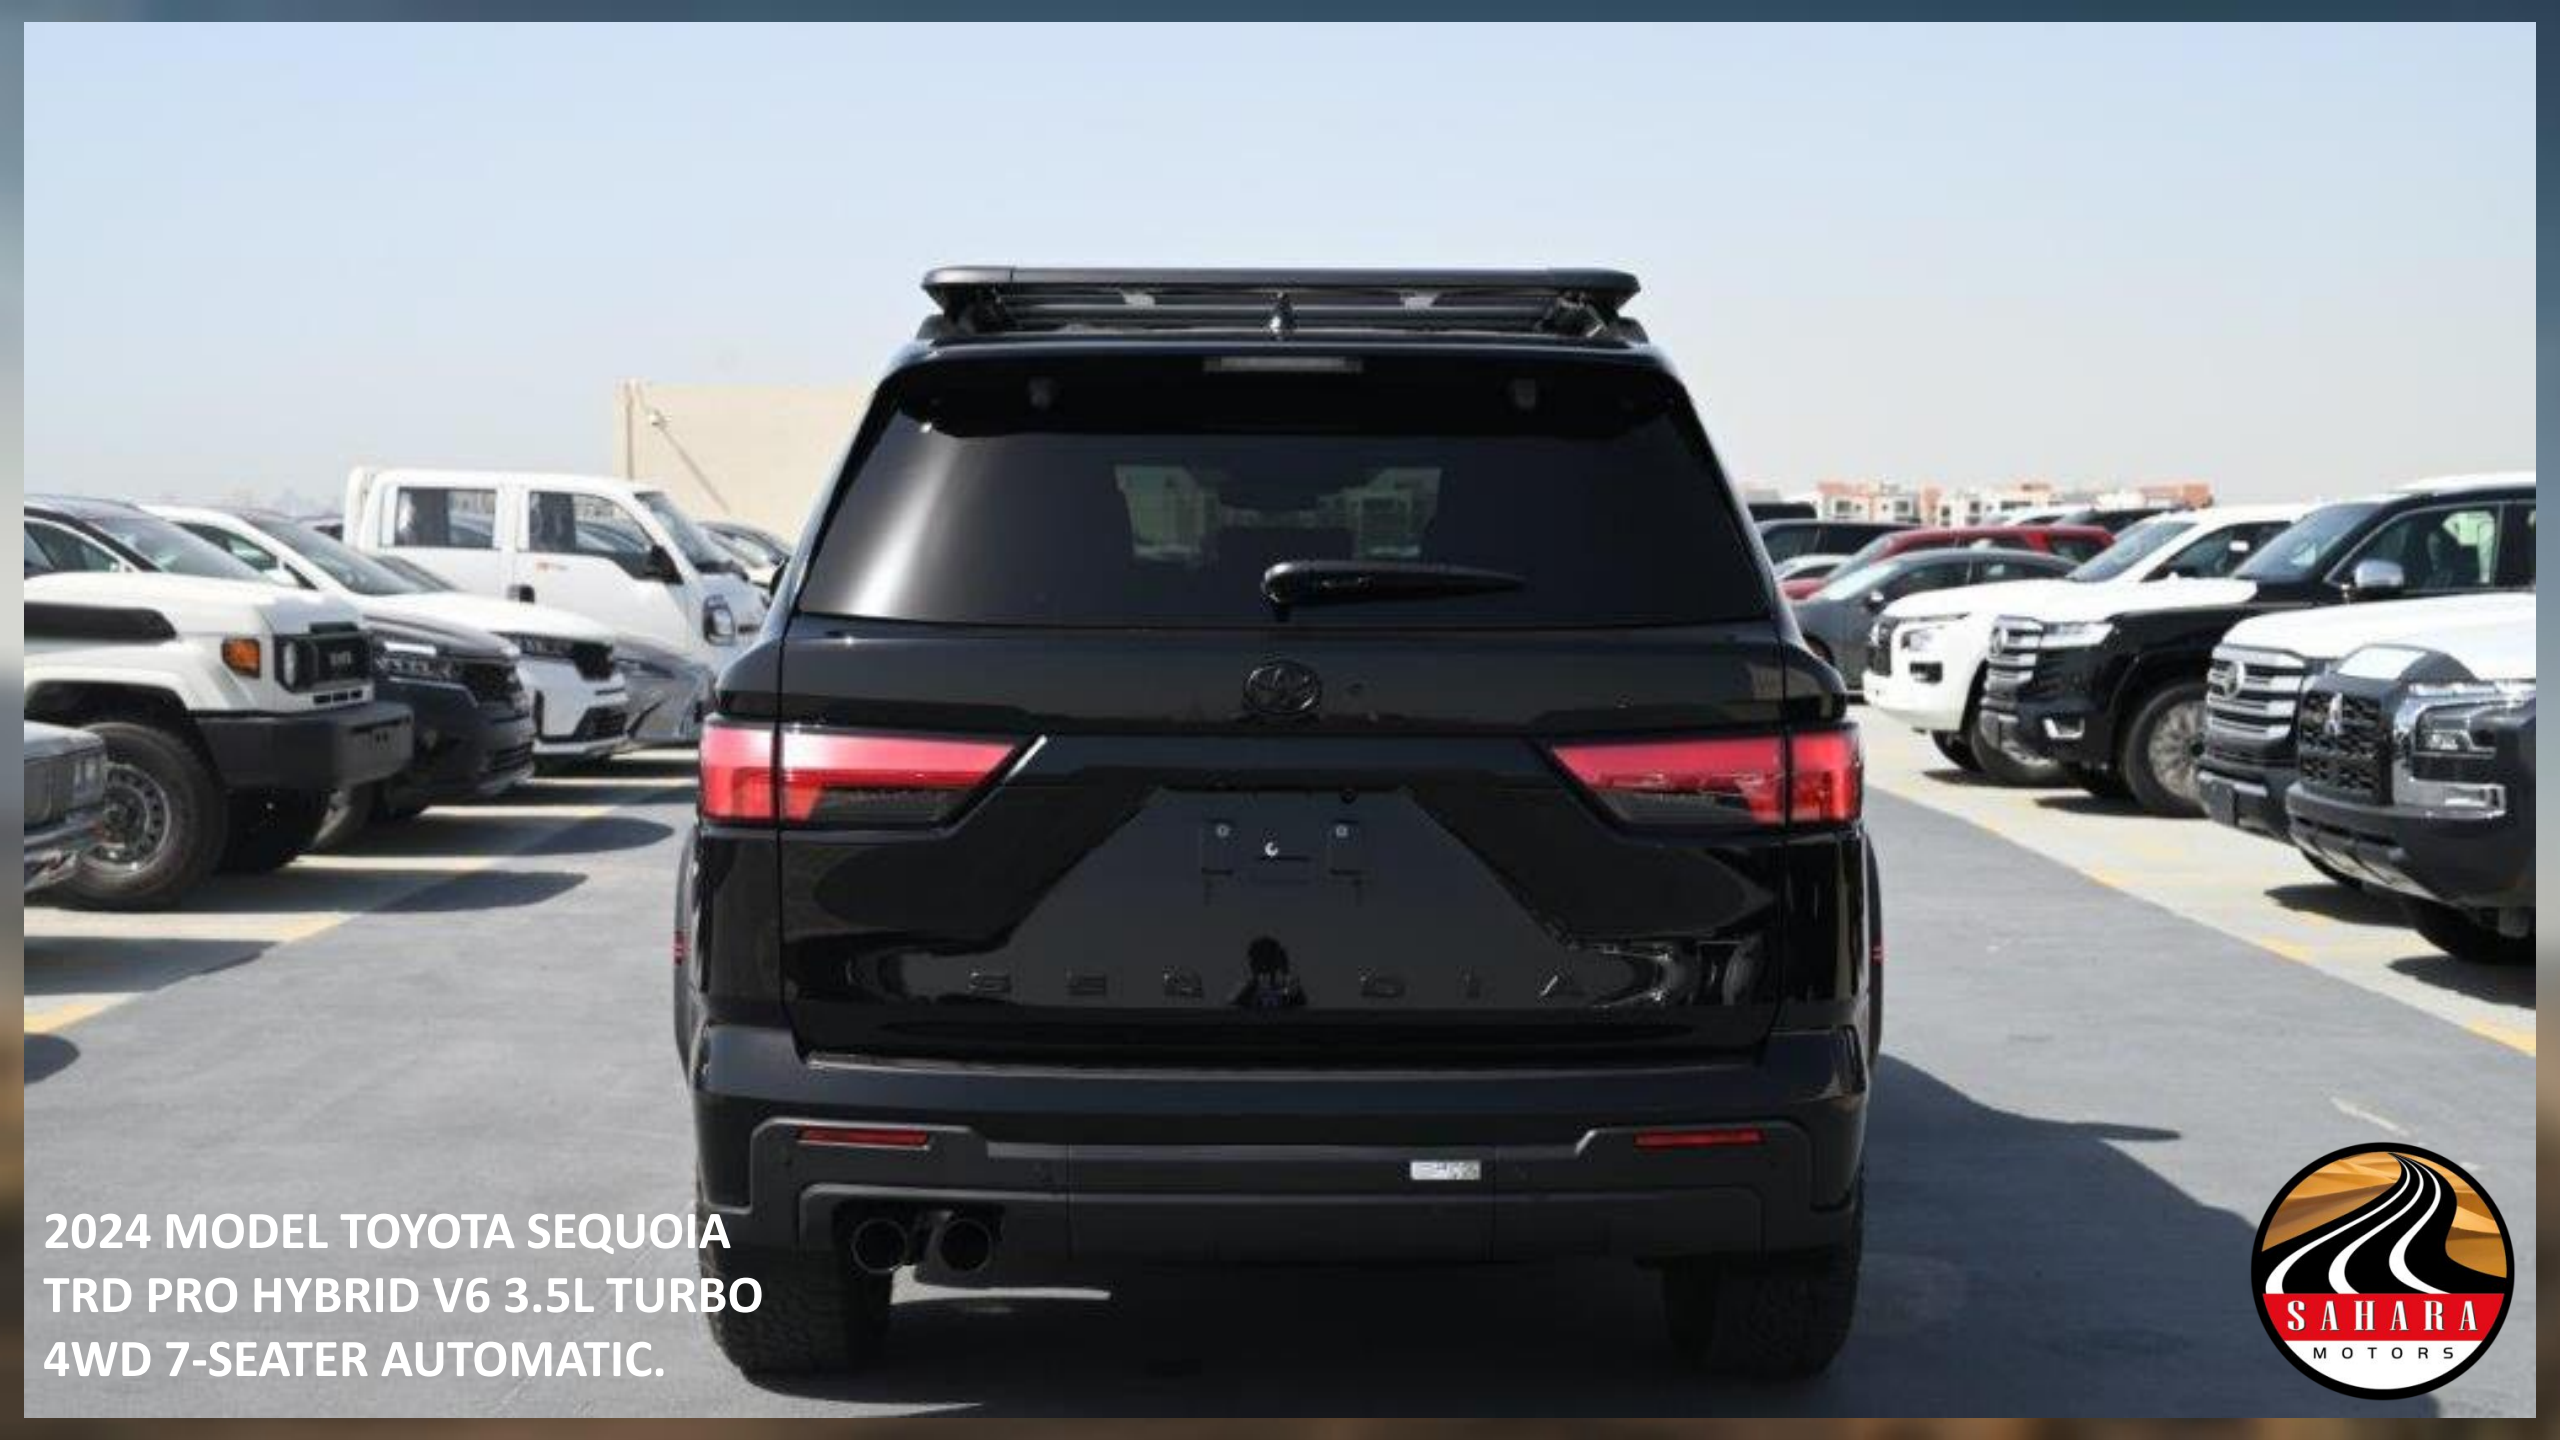

TOYOTA

SEQUOIA TRD PRO

TOYOTA

2024 TOYOTA SEQUOIA TRD PRO
HYBRID V6 3.5L TURBO 4WD 7-
SEATER AT

**2024 MODEL TOYOTA SEQUOIA
TRD PRO HYBRID V6 3.5L TURBO
4WD 7-SEATER AUTOMATIC.**

**2024 MODEL TOYOTA SEQUOIA
TRD PRO HYBRID V6 3.5L TURBO
4WD 7-SEATER AUTOMATIC.**

**2024 MODEL TOYOTA SEQUOIA
TRD PRO HYBRID V6 3.5L TURBO
4WD 7-SEATER AUTOMATIC.**

2024 MODEL TOYOTA SEQUOIA
TRD PRO HYBRID V6 3.5L TURBO
4WD 7-SEATER AUTOMATIC.

**2024 MODEL TOYOTA SEQUOIA
TRD PRO HYBRID V6 3.5L TURBO
4WD 7-SEATER AUTOMATIC.**

**2024 MODEL TOYOTA SEQUOIA
TRD PRO HYBRID V6 3.5L TURBO
4WD 7-SEATER AUTOMATIC.**

**2024 MODEL TOYOTA SEQUOIA
TRD PRO HYBRID V6 3.5L TURBO
4WD 7-SEATER AUTOMATIC.**

**2024 MODEL TOYOTA SEQUOIA
TRD PRO HYBRID V6 3.5L TURBO
4WD 7-SEATER AUTOMATIC.**

2024 MODEL TOYOTA SEQUOIA TRD PRO HYBRID V6 3.5L TURBO 4WD 7 SEATER AUTOMATIC

MODEL CODE – VXKH85L-GKVLZA

MECHANICAL & SAFETY

INTERCOOLED 3.5 LITRE TWIN TURBO V6 HYBRID

ACTIVE NOISE CONTROL

PART-TIME 4WD

10-SPEED DIRECT SHIFT AUTOMATIC TRANSMISSION