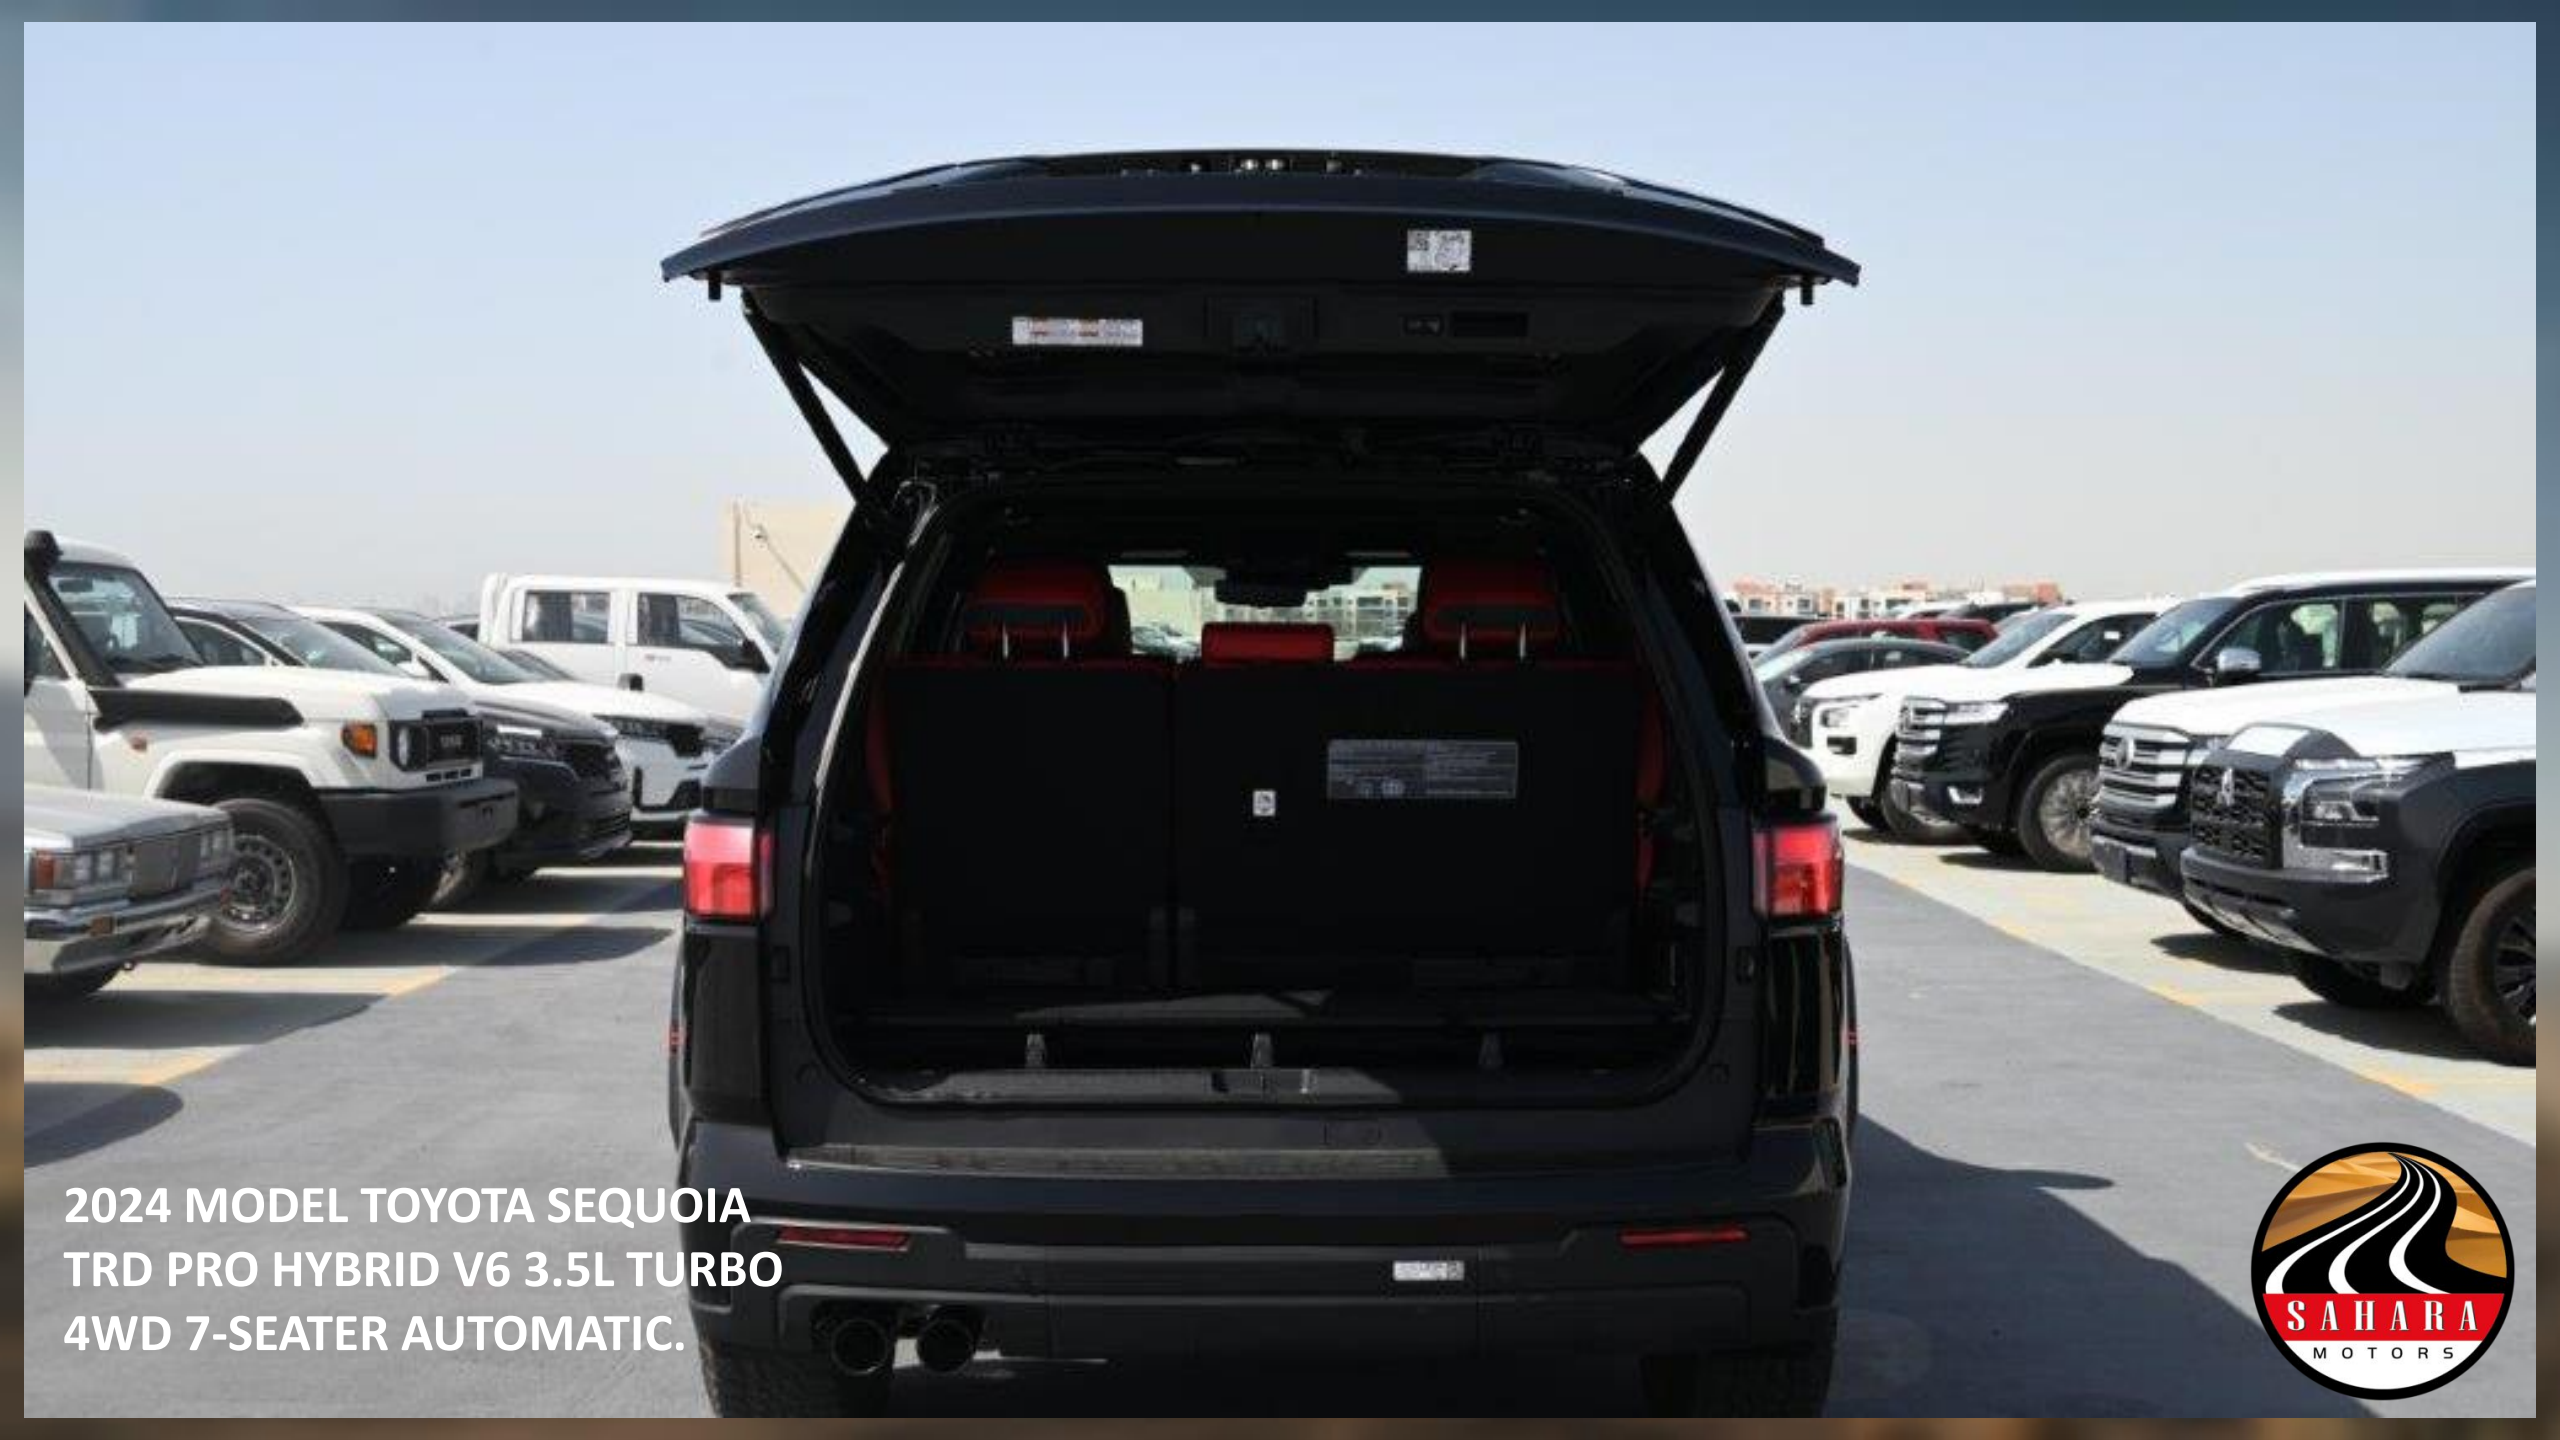

TOYOTA

SEQUOIA TRD PRO

TOYOTA

2024 TOYOTA SEQUOIA TRD PRO
HYBRID V6 3.5L TURBO 4WD 7-
SEATER AT

**2024 MODEL TOYOTA SEQUOIA
TRD PRO HYBRID V6 3.5L TURBO
4WD 7-SEATER AUTOMATIC.**

**2024 MODEL TOYOTA SEQUOIA
TRD PRO HYBRID V6 3.5L TURBO
4WD 7-SEATER AUTOMATIC.**

**2024 MODEL TOYOTA SEQUOIA
TRD PRO HYBRID V6 3.5L TURBO
4WD 7-SEATER AUTOMATIC.**

2024 MODEL TOYOTA SEQUOIA
TRD PRO HYBRID V6 3.5L TURBO
4WD 7-SEATER AUTOMATIC.

**2024 MODEL TOYOTA SEQUOIA
TRD PRO HYBRID V6 3.5L TURBO
4WD 7-SEATER AUTOMATIC.**

**2024 MODEL TOYOTA SEQUOIA
TRD PRO HYBRID V6 3.5L TURBO
4WD 7-SEATER AUTOMATIC.**

**2024 MODEL TOYOTA SEQUOIA
TRD PRO HYBRID V6 3.5L TURBO
4WD 7-SEATER AUTOMATIC.**

**2024 MODEL TOYOTA SEQUOIA
TRD PRO HYBRID V6 3.5L TURBO
4WD 7-SEATER AUTOMATIC.**